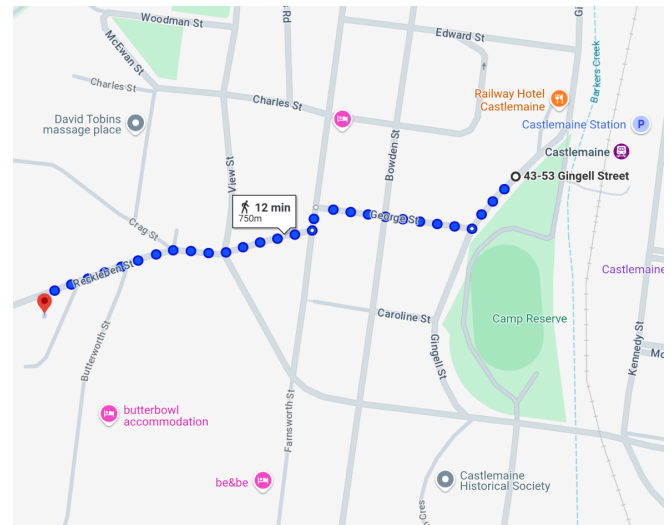

Sunday 13th - Castlemaine Train Station

The bus will depart from Mataranka Scout Camp at approximately 3pm on Sunday.

It is approximately 1 hour travel time from the campsite to Castlemaine Train Station.

Pick up will be **4pm from Castlemaine Station**

Upon arrival at Castlemaine, Venturers will either board a train or can be collected from the station carpark by private car

Venturers will not be allowed to order a taxi, uber or other rideshare services to get home.

1st Castlemaine Scout Hall

Address: 16 Reckleben St, Castlemaine

Google maps: <https://maps.app.goo.gl/hrt15bkbZXx8JR7v8>

If arriving by private **car**, you can be dropped off at the Castlemaine Scout Hall.

If catching the **train**, you can walk from Castlemaine Station to Castlemaine Scout Hall. Allow 10-15 minutes for this walk. (It is up hill, sorry 😊)

Patrol members can arrive by different transport methods but need to check in all together, so aim to all arrive at about the same time.